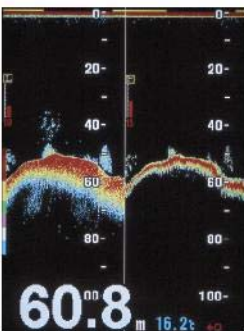

# HE-775

Color LCD Echo Sounder

# HONDEX. HE-775

- Superb, High-resolution 10.4" VGA Color LCD
- Quad display style (Landscape/Portrait)
- Single (50kHz or 200kHz) and dual (50kHz and 200kHz) frequency for various fields
- Easy setting operation with dialogic menu
- Alarms for Fish, Depth and Water Temperature

Menu

Portrait BC:Black

Exp+Normal(Portrait)