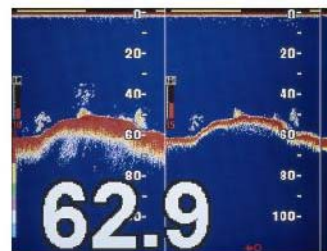

Landscape BC:Blue

Specification subject to change without notice.

Dealer

**HONDEX is trade name of
HONDA ELECTRONICS CO.,LTD.**

20 Oyamazuka,Oiwacho,
Toyohashi,Aichi,Japan 441-3193

TEL:81-532-41-2512

FAX:81-532-41-4441

www.hondex.co.jp/

2006.8.29