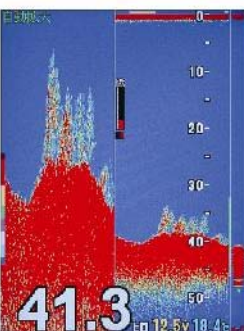

# HONDEX. HE-775

- Superb, High-resolution 10.4" VGA Color LCD
- Quad display style (Landscape/Portrait)
- Single (50kHz or 200kHz) and dual (50kHz and 200kHz) frequency for various fields
- Easy setting operation with dialogic menu
- Alarms for Fish, Depth and Water Temperature

Menu

Portrait BC:Black

Exp+Normal(Portrait)