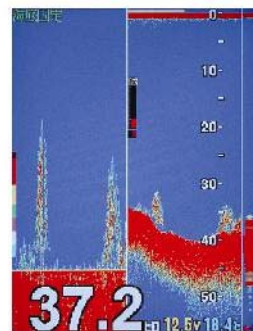

Bottom Lock+Normal
(Portrait)