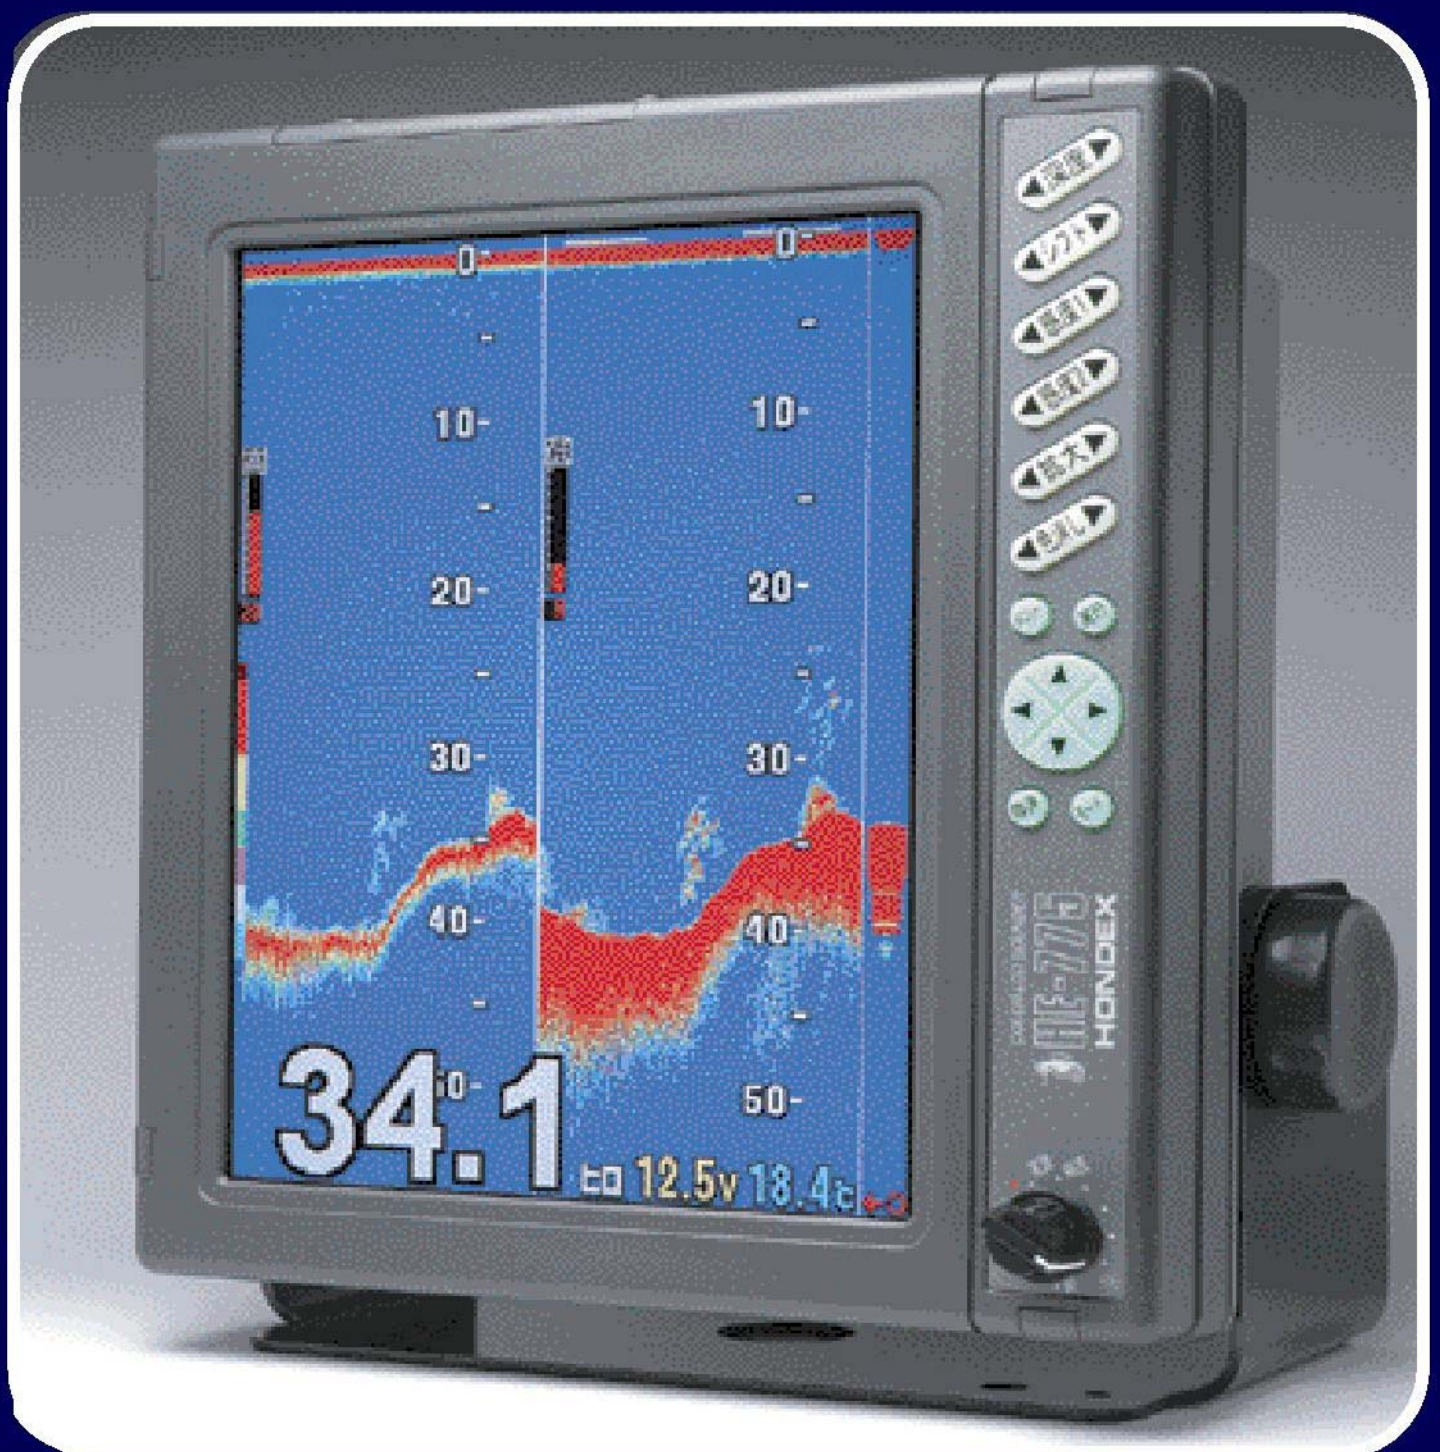

THE LEGEND IS BACK!

**HONDEX.**  
HONDA ELECTRONICS

New 10.4" Cost Efficient for Commercial  
and Pleasure boats

# HE-775

Color LCD Echo Sounder

# HONDEX. HE-775

- Superb, High-resolution 10.4" VGA Color LCD
- Quad display style (Landscape/Portrait)
- Single (50kHz or 200kHz) and dual (50kHz and 200kHz) frequency for various fields
- Easy setting operation with dialogic menu
- Alarms for Fish, Depth and Water Temperature