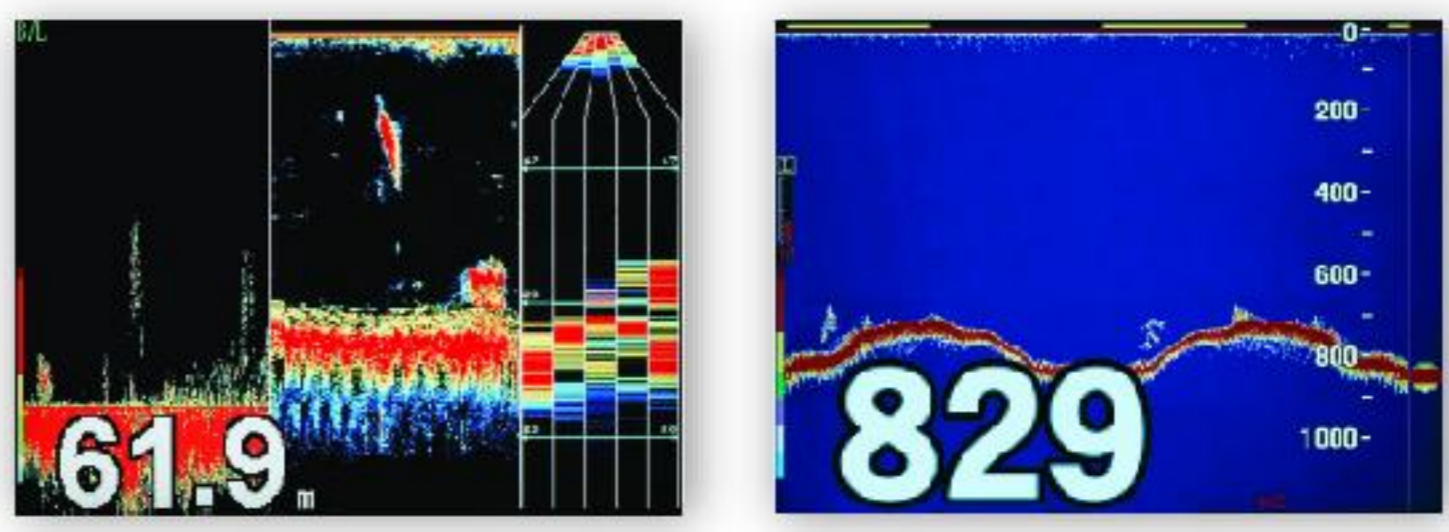

■ Display Set-up Example

▲Bottom Lock + Multi Beam   ▲50kHz(Clear Depth Display)

Specification subject to change without notice.

Dealer

HONDEX is trade name of HONDA ELECTRONICS CO.,LTD.

20 Oyamazuka,Oiwacho,
Toyohashi,Aichi,Japan 441-3193

TEL:81-532-41-2512

FAX:81-532-41-4441

www.hondex.co.jp/

2009.7.10