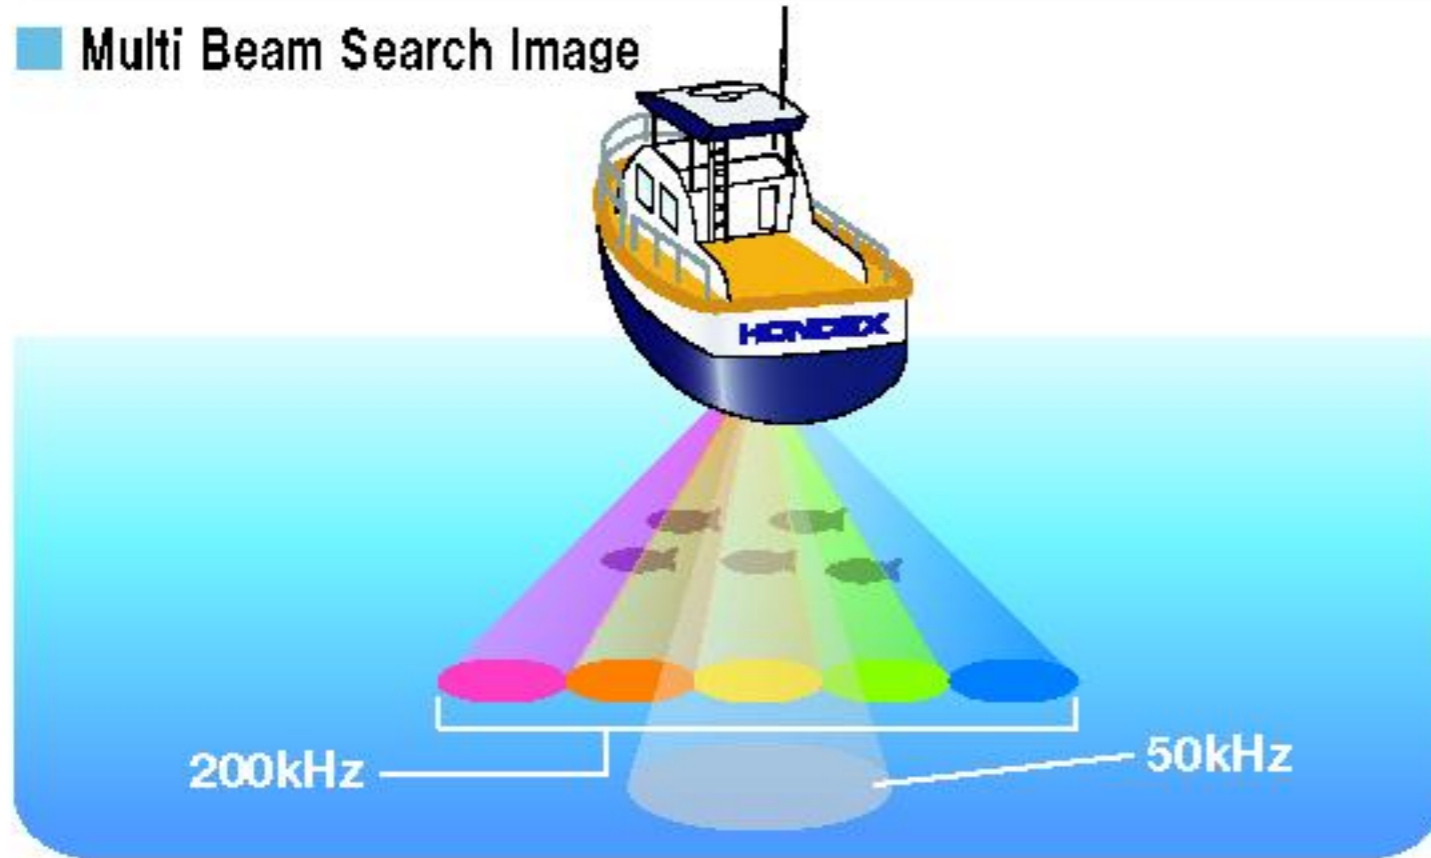

THE LEGEND IS BACK!

10.4" Multiple Beam Method

HE-7380

Color LCD Multi Beam Sounder

New!

Search Image (200kHz)

Capable of searching wider area (50°) with 200kHz.

5 different direction A mode in 10° steps.

Easy location judgement (left or right side) for school of fish.

Clear understanding of sea floor condition.

Equipped with 50kHz (1.5kW) for deep water.

HONDEX. HE-7380

● Capable of searching wider area (50°) with 200kHz in realtime mode.

- 5 different direction A mode in 10° steps.
- Easy location judgement (left or right side) for school of fish.
- Clear understanding of sea floor condition.
- Equipped with 50kHz (1.5kW) for deep water.
- VGA output to external monitor (Option)

■ Multi Beam Search Image

■ Specifications

Display	10.4" TFT Color LCD
Number of Pixel	640 × 480
Operating Voltage	11-35V DC
Power Consumption	45W
Display Style	Landscape
Output Power	1.5kW
Frequency	50&200kHz