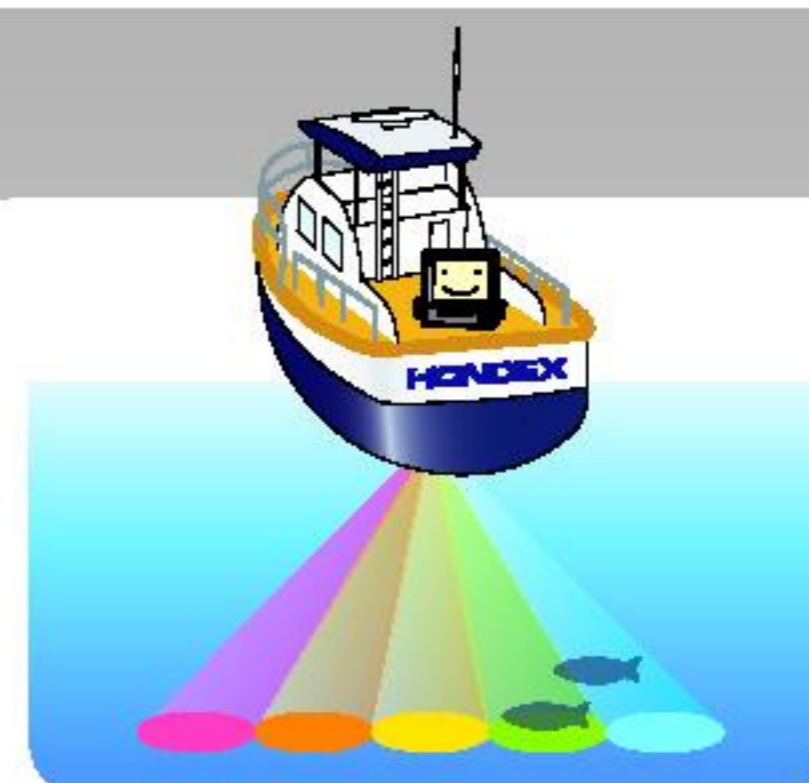

THE LEGEND IS BACK!

10.4" Multiple Beam Method

HE-7380

Color LCD Multi Beam Sounder

New!

Search Image (200kHz)

Capable of searching wider area (50°) with 200kHz.

5 different direction A mode in 10° steps.

Easy location judgement (left or right side) for school of fish.

Clear understanding of sea floor condition.

Equipped with 50kHz (1.5kW) for deep water.

HONDEX. HE-7380

● Capable of searching wider area (50°) with 200kHz in realtime mode.

- 5 different direction A mode in 10° steps.
- Easy location judgement (left or right side) for school of fish.
- Clear understanding of sea floor condition.
- Equipped with 50kHz (1.5kW) for deep water.
- VGA output to external monitor (Option)

■ Multi Beam Search Image

■ Specifications

Display	10.4" TFT Color LCD
Number of Pixel	640 × 480
Operating Voltage	11-35V DC
Power Consumption	45W
Display Style	Landscape
Output Power	1.5kW
Frequency	50&200kHz