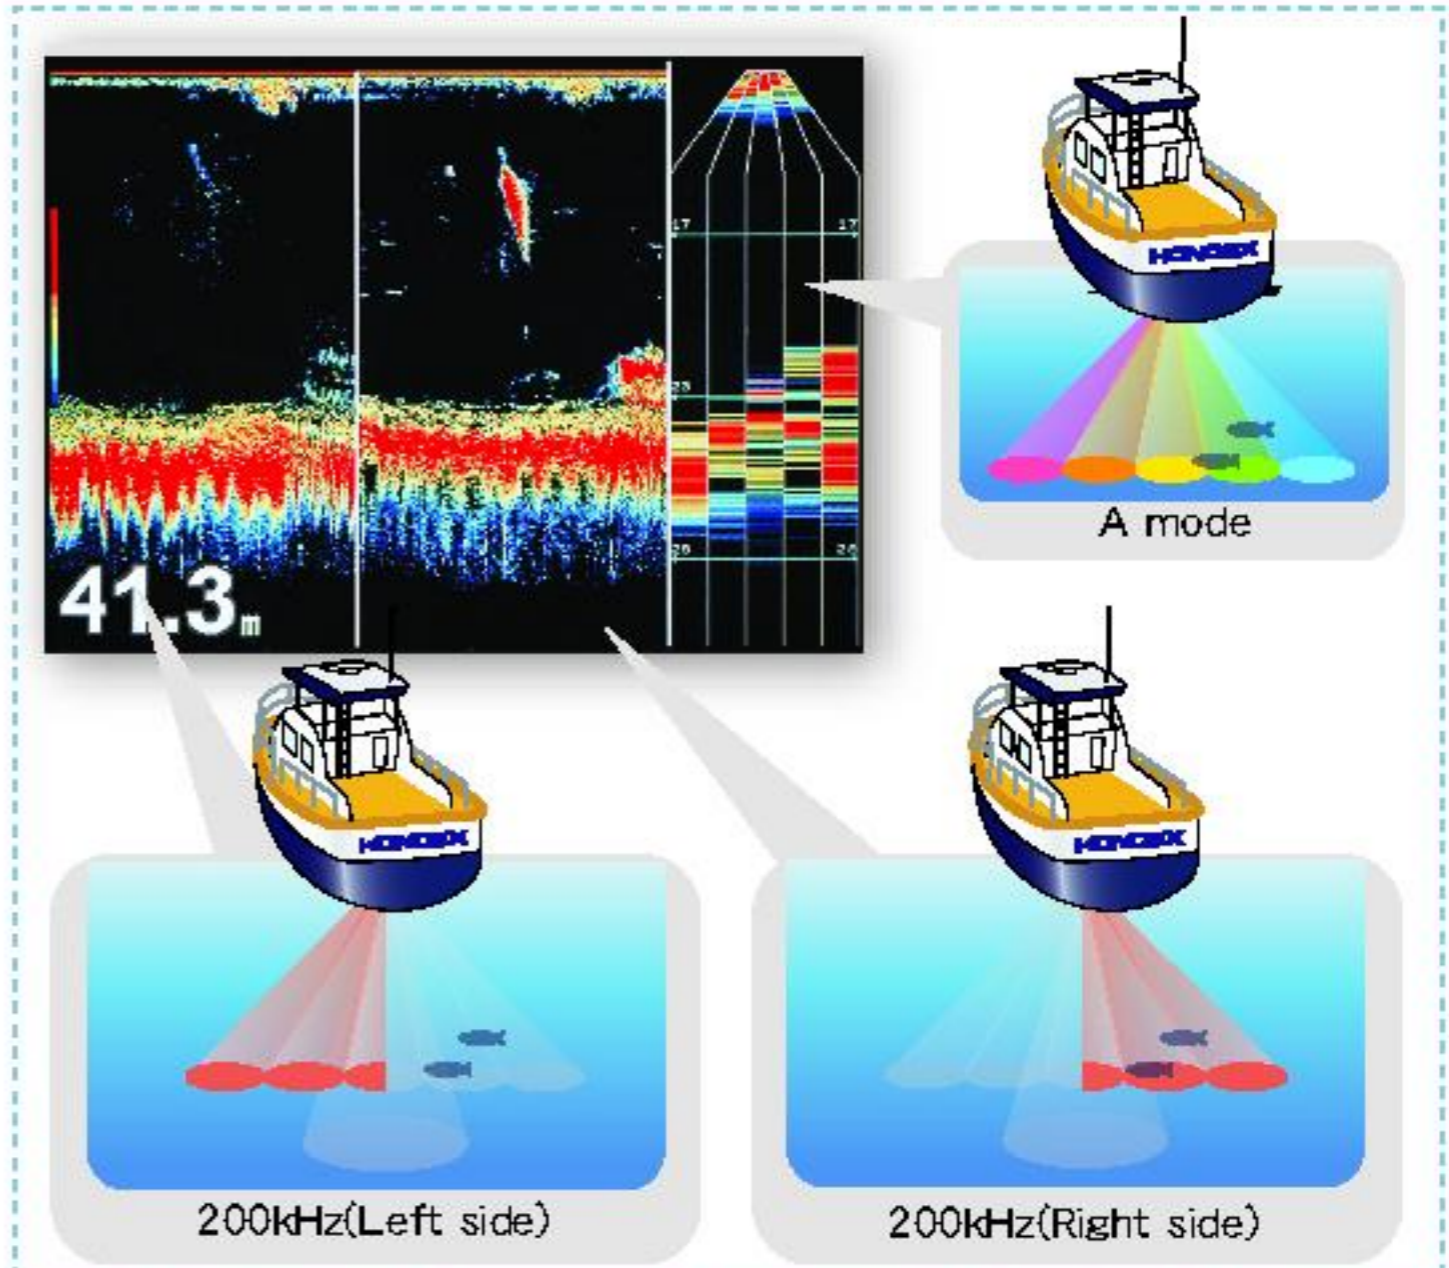

■ Display Set-up Example

▲Bottom Lock + Multi Beam   ▲50kHz(Clear Depth Display)

Specification subject to change without notice.

Dealer

HONDEX is trade name of HONDA ELECTRONICS CO.,LTD.

20 Oyamazuka,Oiwacho,
Toyohashi,Aichi,Japan 441-3193

TEL:81-532-41-2512

FAX:81-532-41-4441

www.hondex.co.jp/

2009.7.10