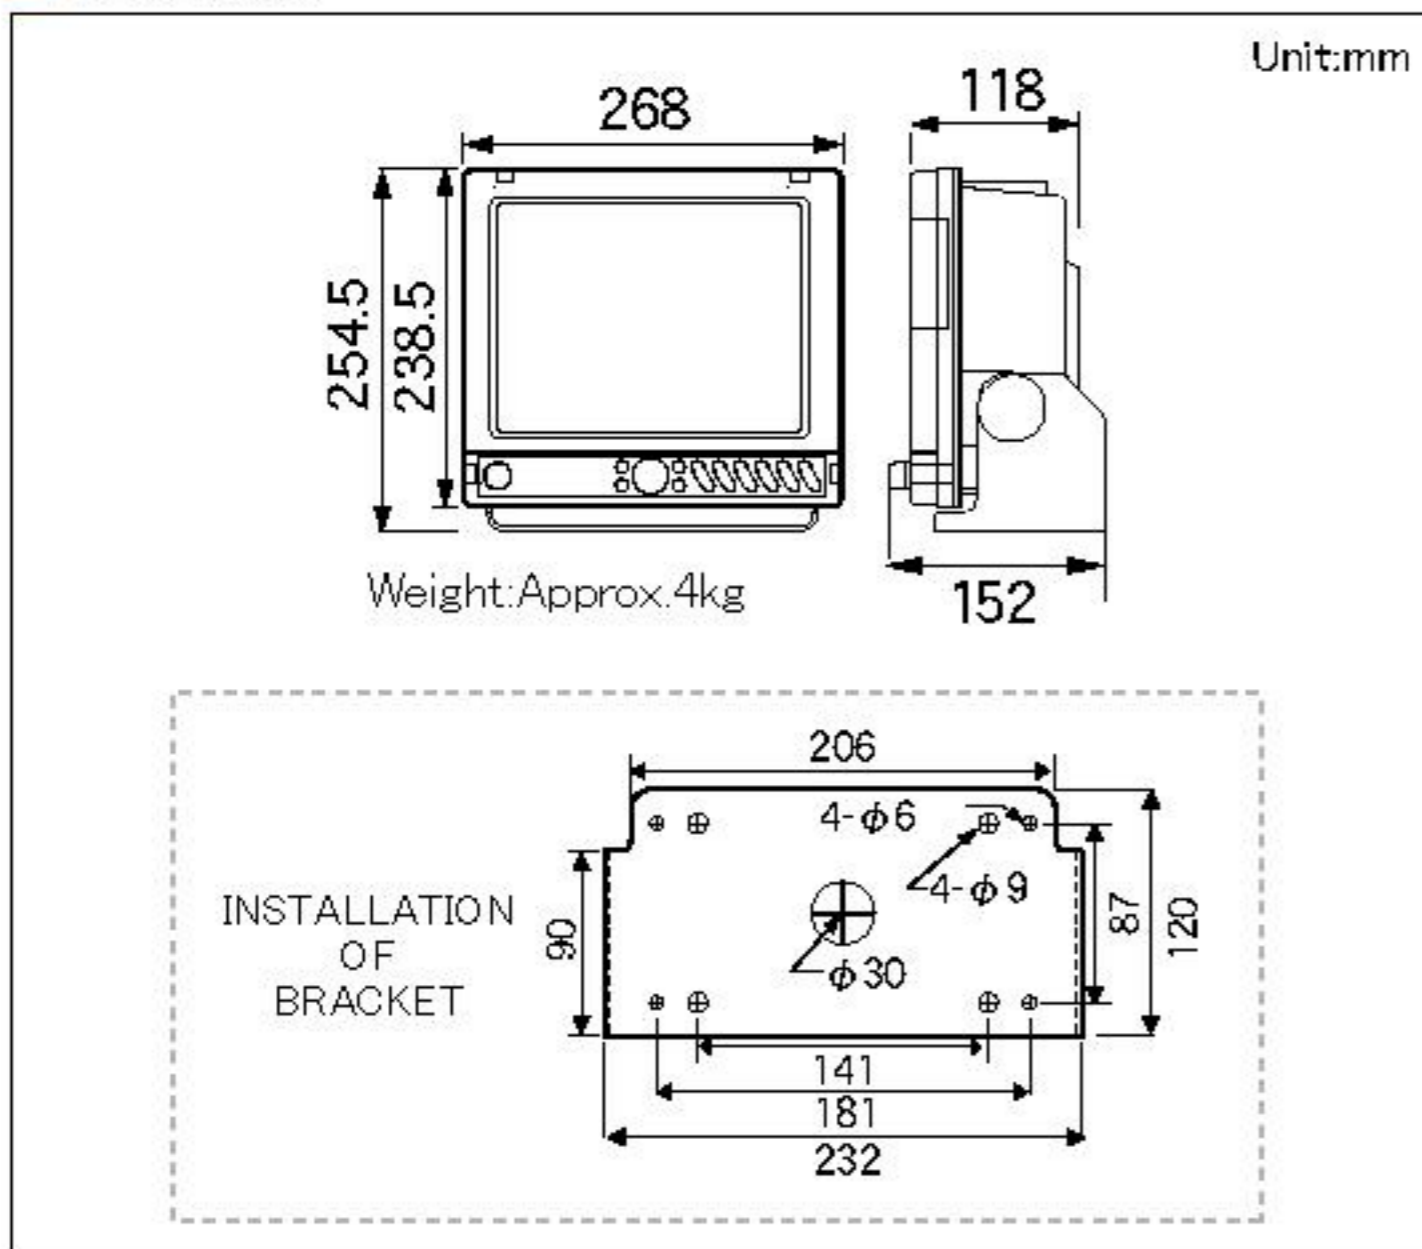

■ Dimensions