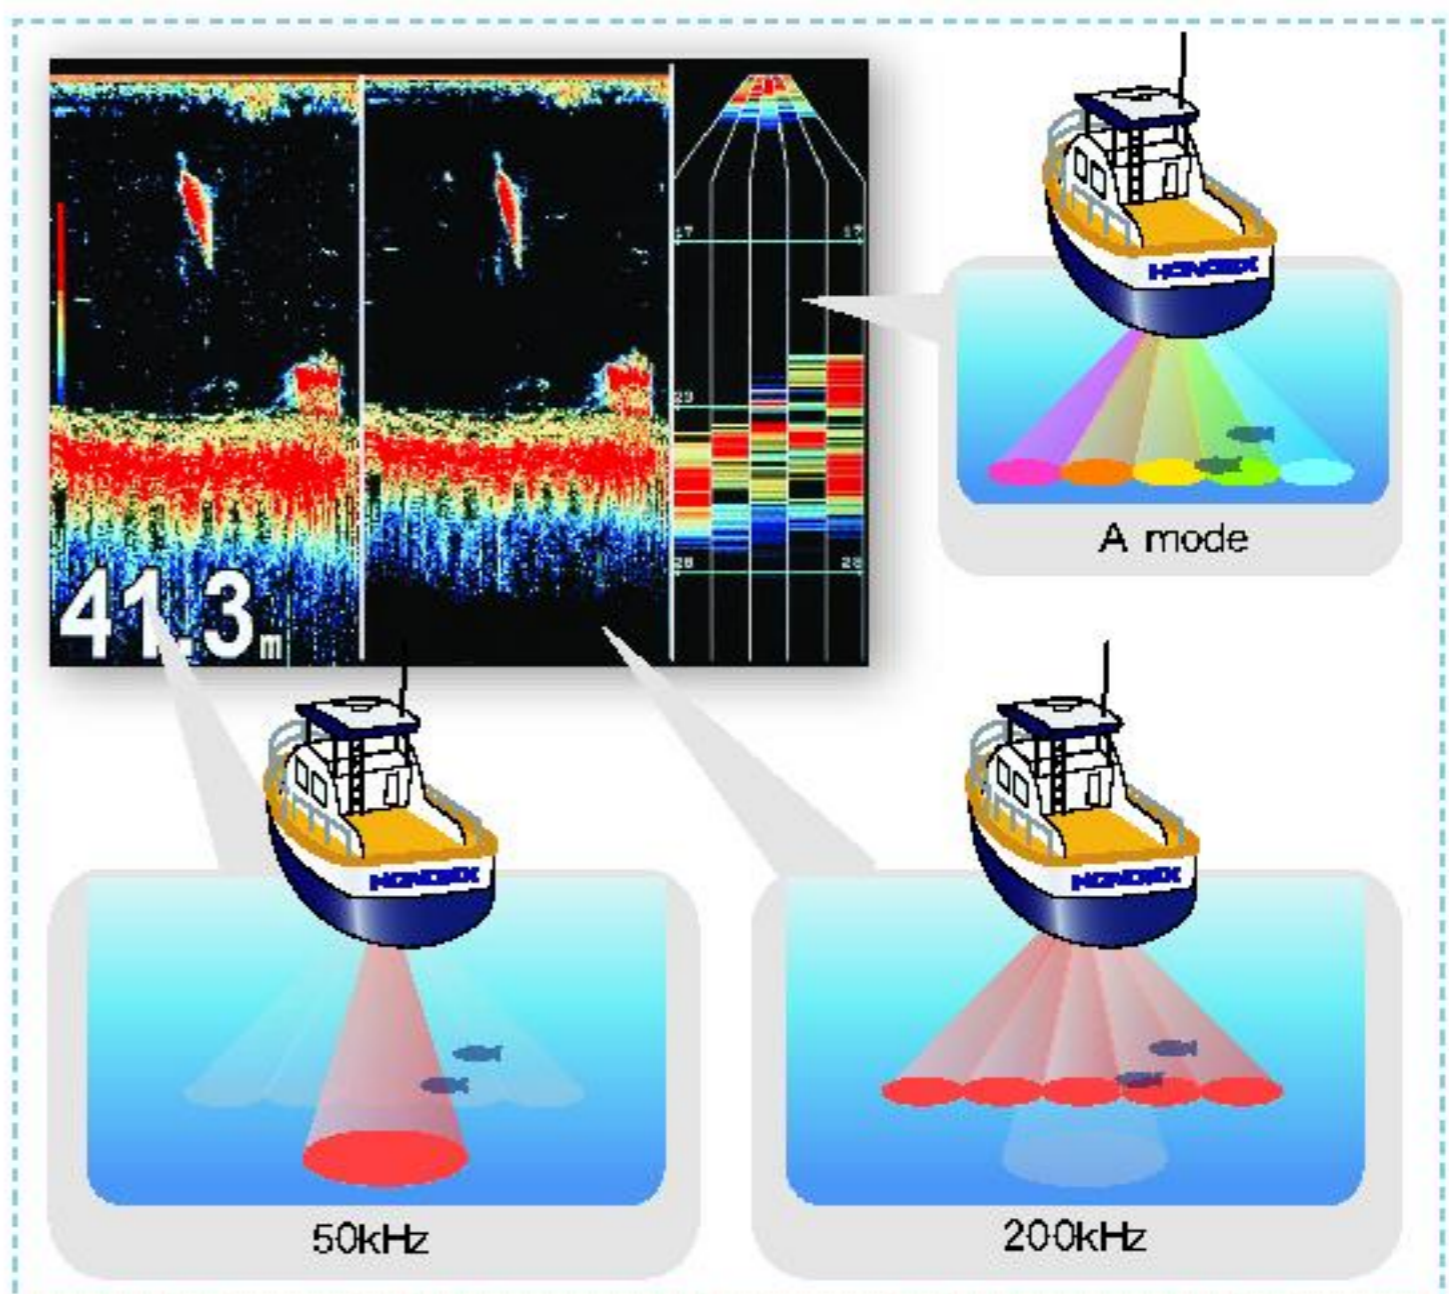

■ Display Set-up Example

▲Bottom Lock + Multi Beam   ▲50kHz(Clear Depth Display)

Specification subject to change without notice.

Dealer

HONDEX is trade name of HONDA ELECTRONICS CO.,LTD.

20 Oyamazuka,Oiwacho,
Toyohashi,Aichi,Japan 441-3193

TEL:81-532-41-2512

FAX:81-532-41-4441

www.hondex.co.jp/

2009.7.10